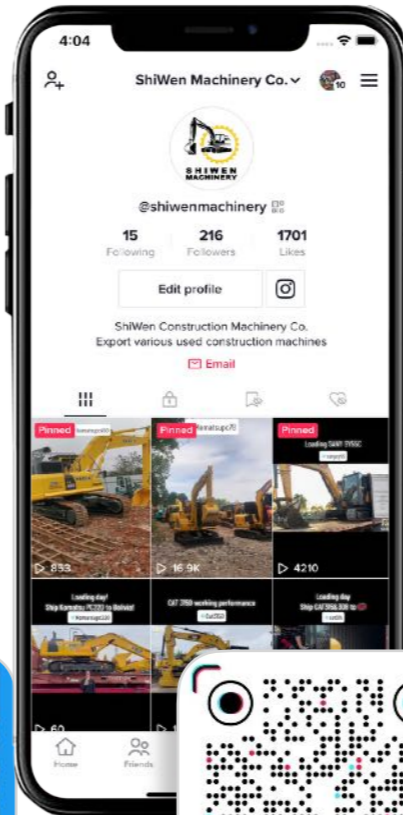

SGD

CNY

**SHIWEN  
MACHINERY**

# SOCIAL MEDIAS