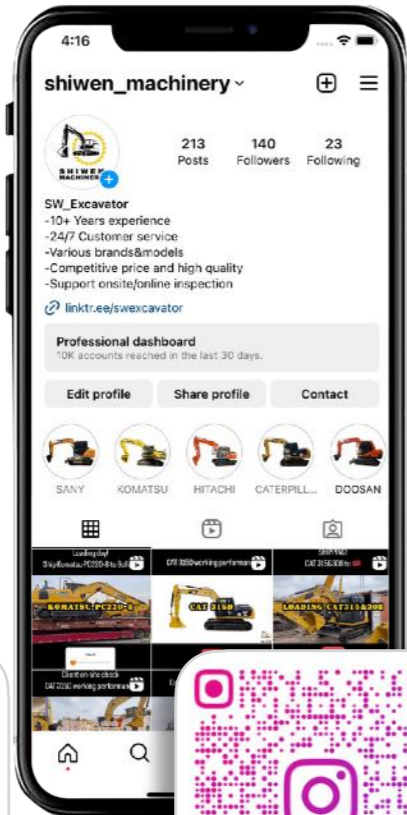

SGD

CNY

**SHIWEN  
MACHINERY**

# SOCIAL MEDIAS