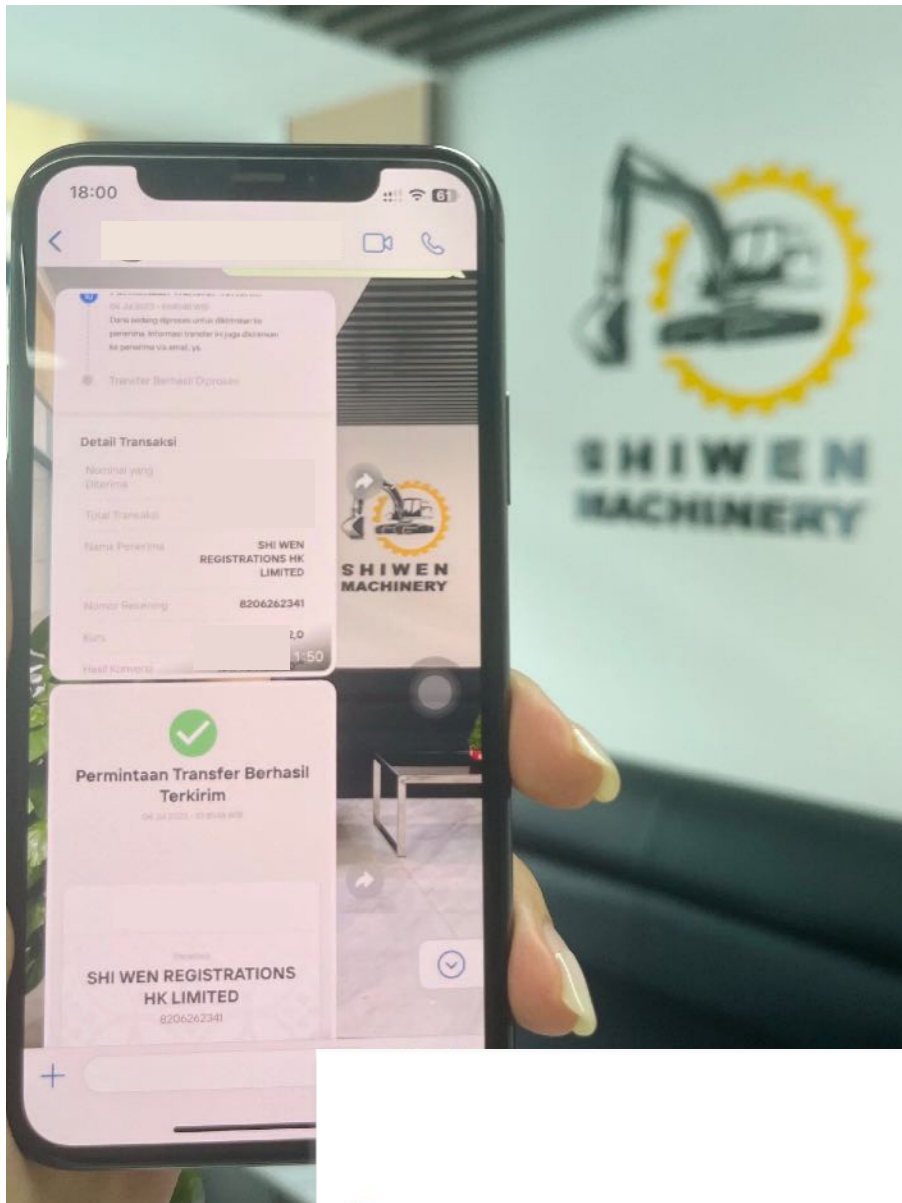

**SHIWEN
MACHINERY**

CUSTOMER CASES